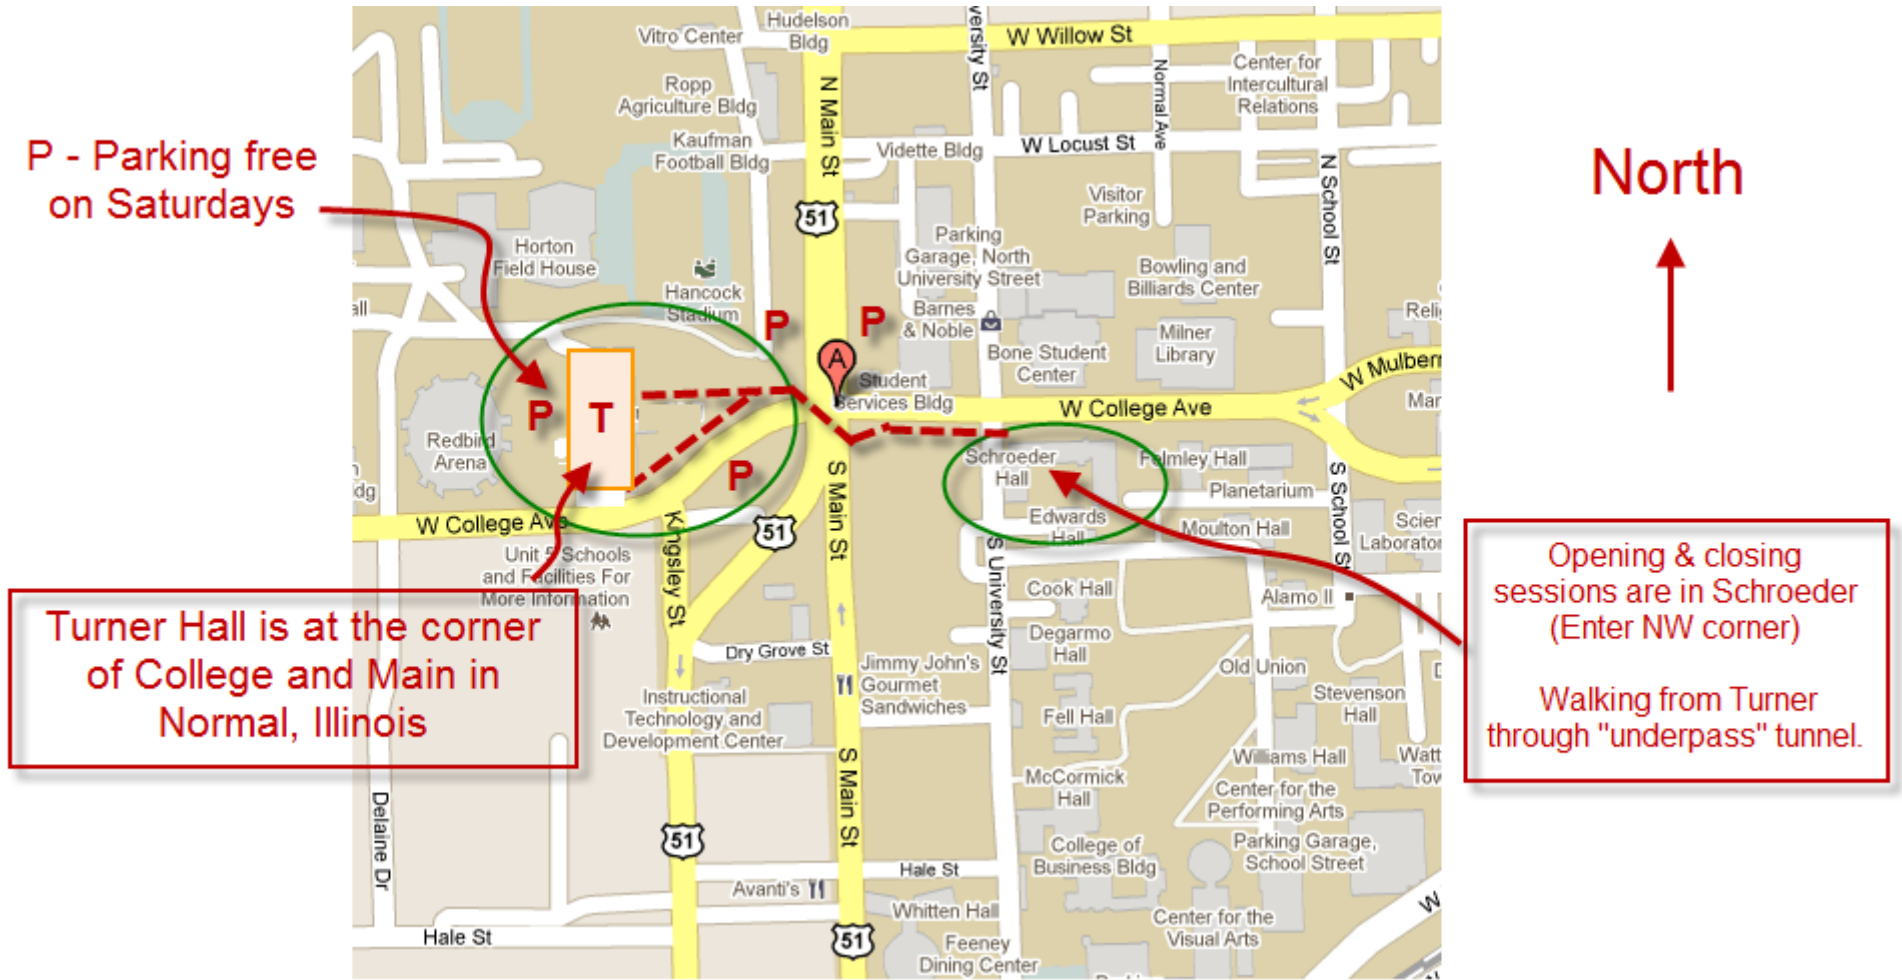

# IDEA State Competition Site – Illinois State University

## Turner Hall – College & Main, Normal, Illinois

P - Parking free on Saturdays

North  
↑

Turner Hall is at the corner of College and Main in Normal, Illinois

Opening & closing sessions are in Schroeder (Enter NW corner)  
Walking from Turner through "underpass" tunnel.