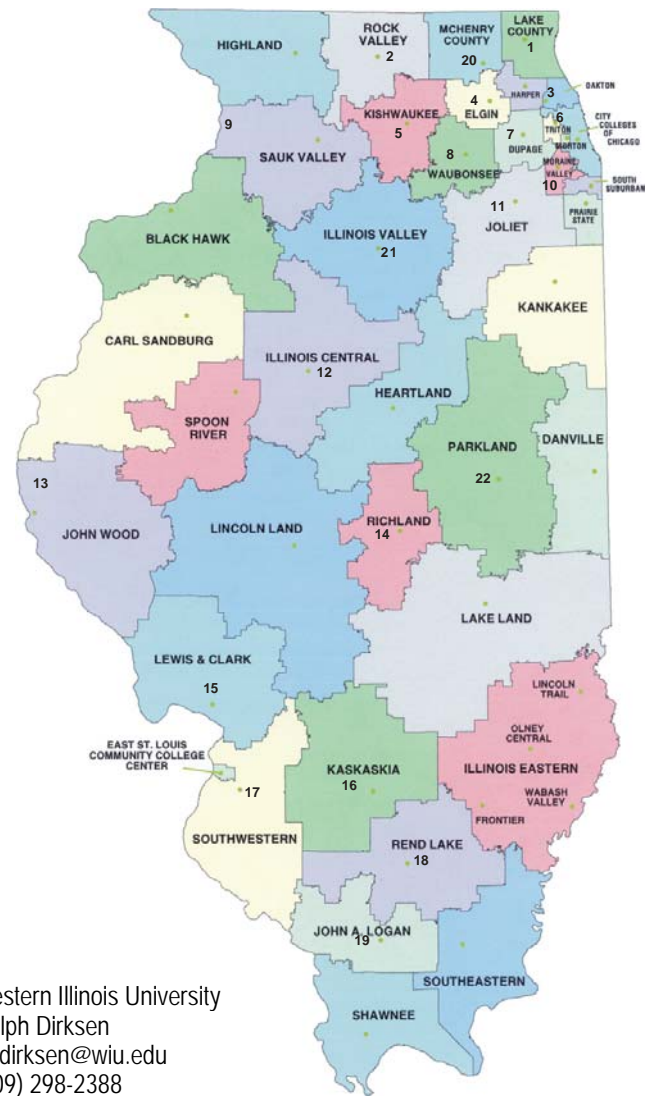

1. College of Lake County Steve Dulmes sdulmes@clcollinois.edu (847) 543-2330	7. College of Dupage Jane Ostergaard osterg@cdnet.cod.edu (630) 942-2331	13. Western Illinois University Ralph Dirksen re-dirksen@wiu.edu (309) 298-2388
2. Rock Valley College No Longer a Competition Site	8. Waubonsee Community College David Ball dball@waubonsee.edu (630) 466-7900 ext 2327	14. Richland Community College Brett Willits bwillits@richland.edu (217)875-7211, Ext. 435
3. Oakton Community College Joe Cirone jcirone@oakton.edu (847)376-7612	9. Morrison Institute of Technology Janice Drosopoulos jdrosopoulos@morrison.tec.il.us (815) 772-7218 ext. 32	15. Lewis & Clark Comm. College Rick Burgess rburg@lc.edu (618) 468-4931
4. Elgin Community College Jesse Bader jbader@elgin.edu (847) 214-7599	10. Moraine Valley Community College Charles Bales bales@morainevalley.edu (708) 974-5401	16. Kaskaskia College Richard Rittenhouse RRittenhouse@kaskaskia.edu (618) 545-3000 ext. 3356
5. Kishwaukee College Mark Schwendau schwendau@aol.com (815) 825-2086 ext. 348	11. Joliet Community College Scott Boudreau sboudrea@jcc.edu (815) 280-2410	17. Southwestern Illinois College Shauna Scribner shauna.scribner@swic.edu (618) 235-2700
6. Triton College No Longer a Competition Site	12. Illinois Central College Mark DeJarnatt Mark.dejarnatt@icc.edu (309) 694-5584	18. Rend Lake College Kevin Weston westonk@rlc.edu (618) 437-5321 ext. 348
	19. John A. Logan College Ron Parks ronparks@jalc.edu (618) 985-3741	
	20. McHenry Community College Bob Mihelich bmihelich@mchenry.edu (815) 455-8719	

State Competition Director
Randy Jacobs
Heartland Community College
randall.jacobs@heartland.edu

Asst. Competition Director
Ryan K. Brown
Illinois State University
rkbrown@ilstu.edu