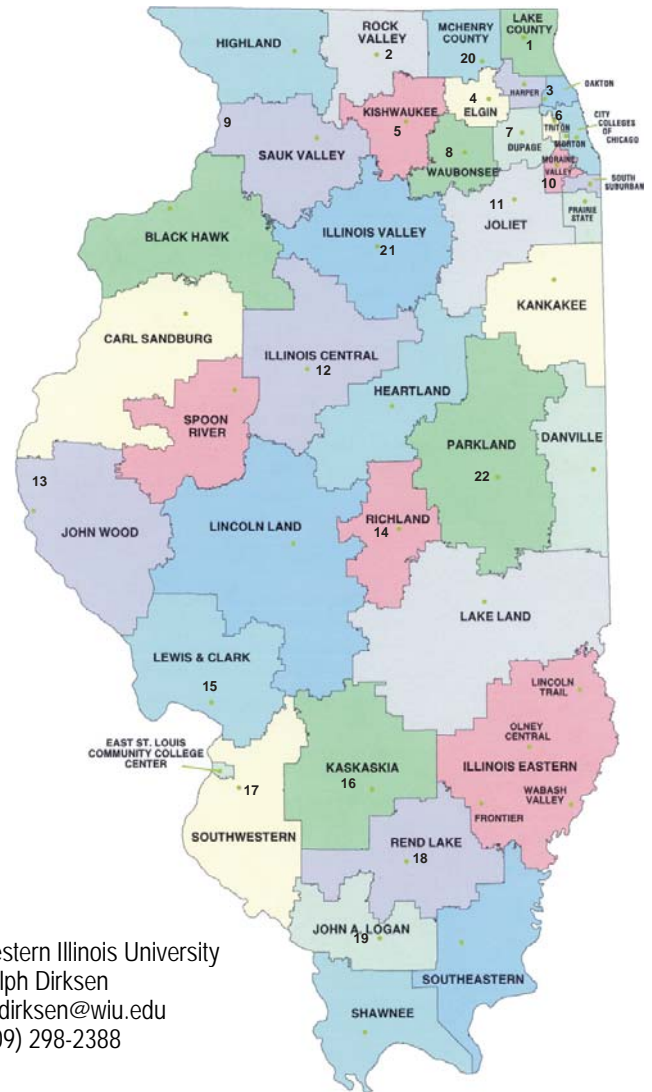

1. College of Lake County Steve Dulmes sdulmes@clcillinois.edu (847) 543-2330	7. College of Dupage Jane Ostergaard osterg@cdnet.cod.edu (630) 942-2331	13. Western Illinois University Ralph Dirksen re-dirksen@wiu.edu (309) 298-2388
2. Rock Valley College No Longer a Competition Site	8. Waubonsee Community College David Ball dball@waubonsee.edu (630) 466-7900 ext 2327	14. Richland Community College Brett Willits bwillits@richland.edu (217)875-7211, Ext. 435
3. Oakton Community College Joe Cirone jcirone@oakton.edu (847)376-7612	9. Morrison Institute of Technology Janice Drosopoulos jdrosopoulos@morrison.tec.il.us (815) 772-7218 ext. 32	15. Lewis & Clark Comm. College Rick Burgess rburg@lc.edu (618) 468-4931
4. Elgin Community College Jesse Bader jbader@elgin.edu (847) 214-7599	10. Moraine Valley Community College Charles Bales bales@morainevalley.edu (708) 974-5401	16. Kaskaskia College Richard Rittenhouse RRittenhouse@kaskaskia.edu (618) 545-3000 ext. 3356
5. Kishwaukee College Mark Schwendau schwendau@aol.com (815) 825-2086 ext. 348	11. Joliet Community College Scott Boudreau sboudrea@jjc.edu (815) 280-2410	17. Southwestern Illinois College Shauna Scribner shauna.scribner@swic.edu (618) 235-2700
6. Triton College No Longer a Competition Site	12. Illinois Central College Kevin Thomas kthomas@icc.edu (309) 694-8447	18. Rend Lake College Kevin Weston westonk@rlc.edu (618) 437-5321 ext. 348
		19. John A. Logan College Ron Parks ronparks@jalc.edu (618) 985-3741
		20. McHenry County College Bob Mihelich bmihelich@mchenry.edu (815) 455-8719